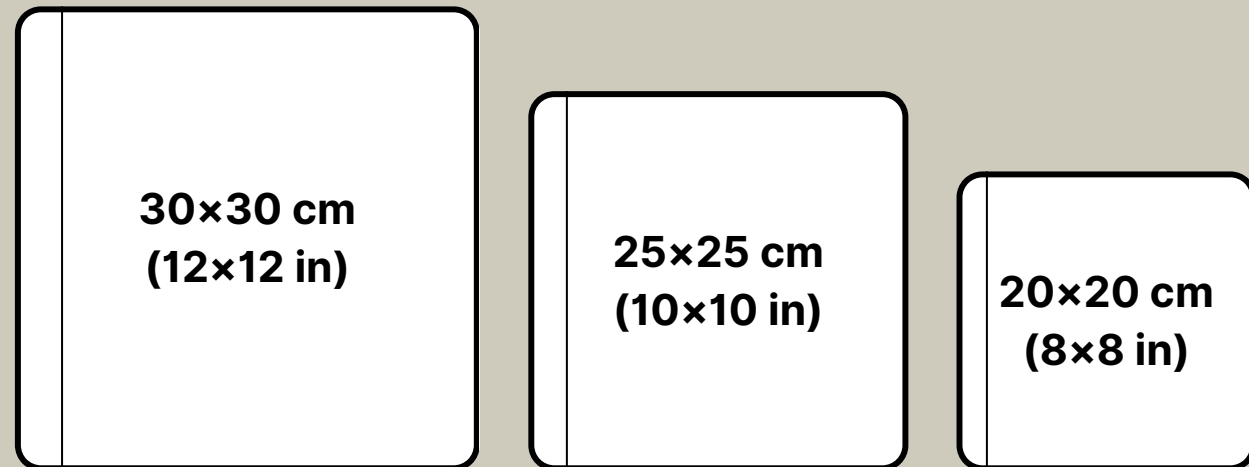

Album sizes

Square