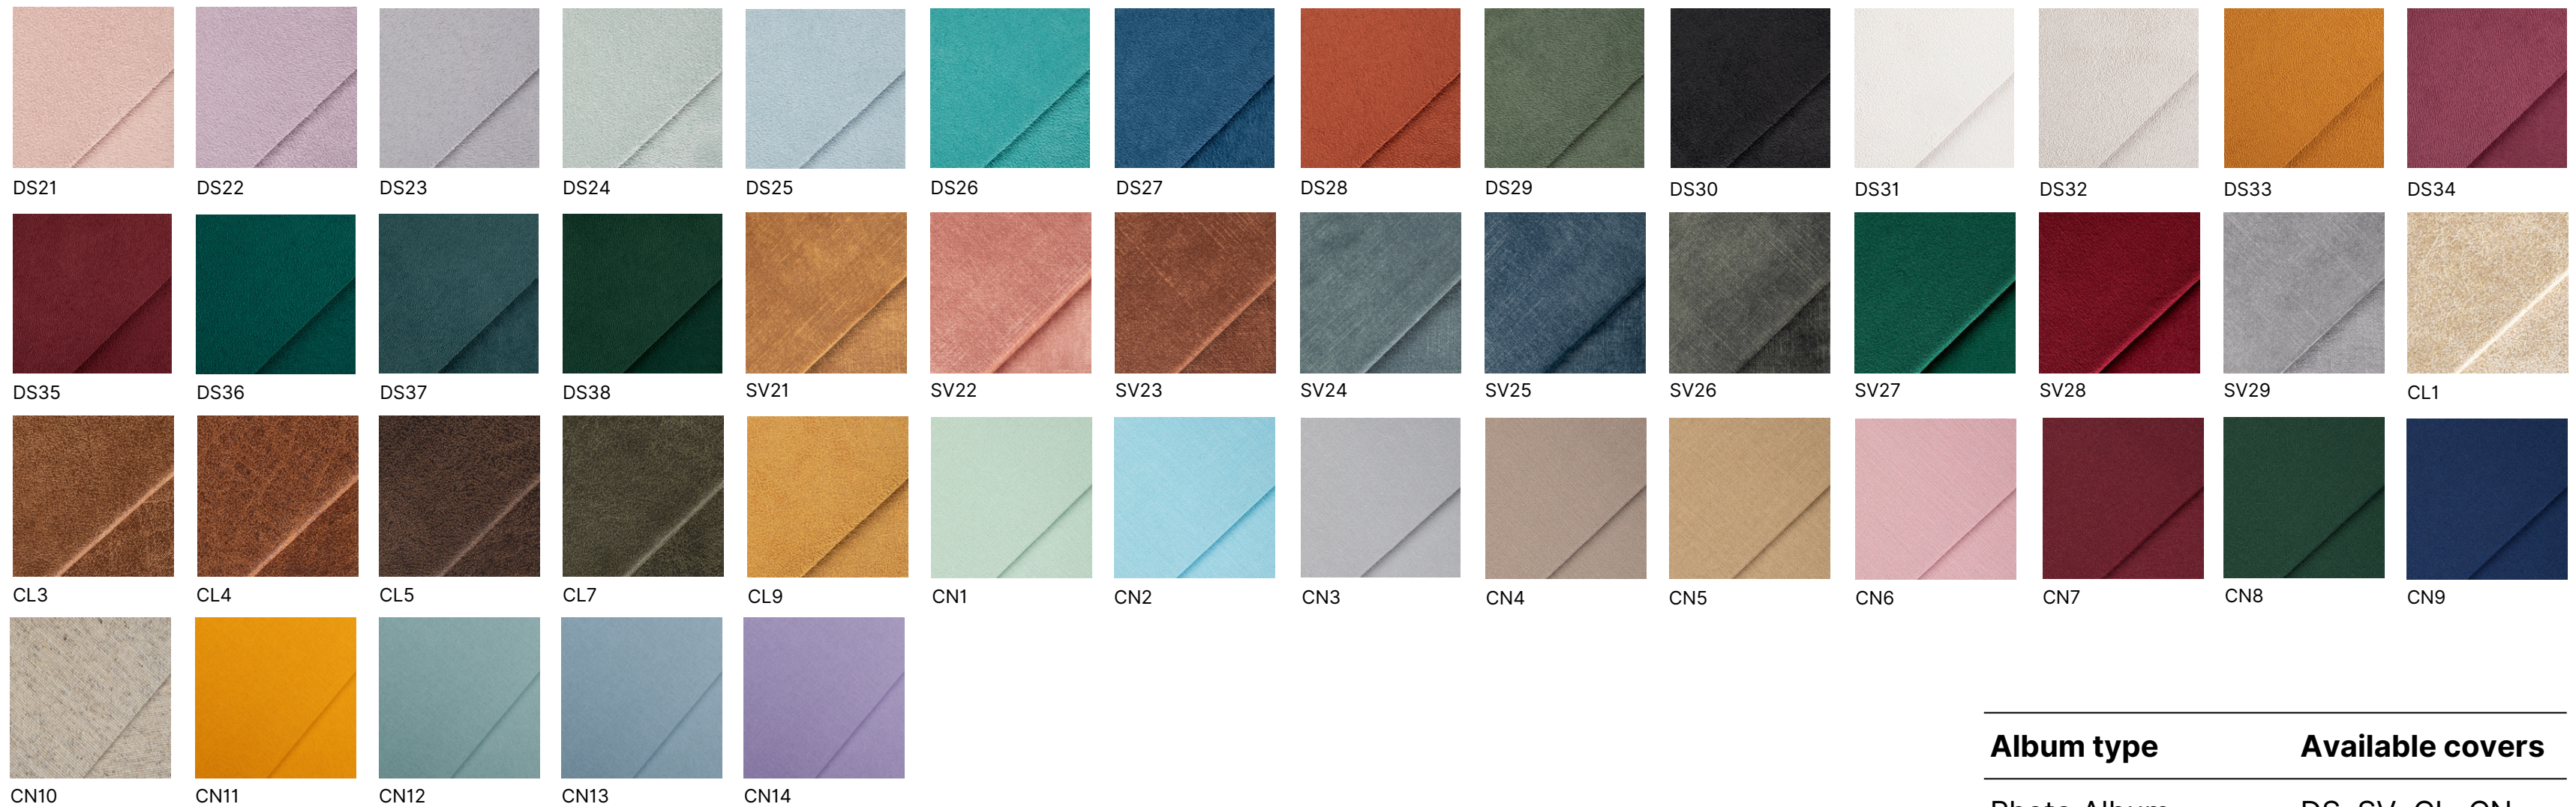

Squared corners

Beautifully finished squared corners

Customizable embossing

Embossing of the cover with a Futura font
or one of our designs in gold, silver, rose
gold or copper colour

Cali Natural

All colours