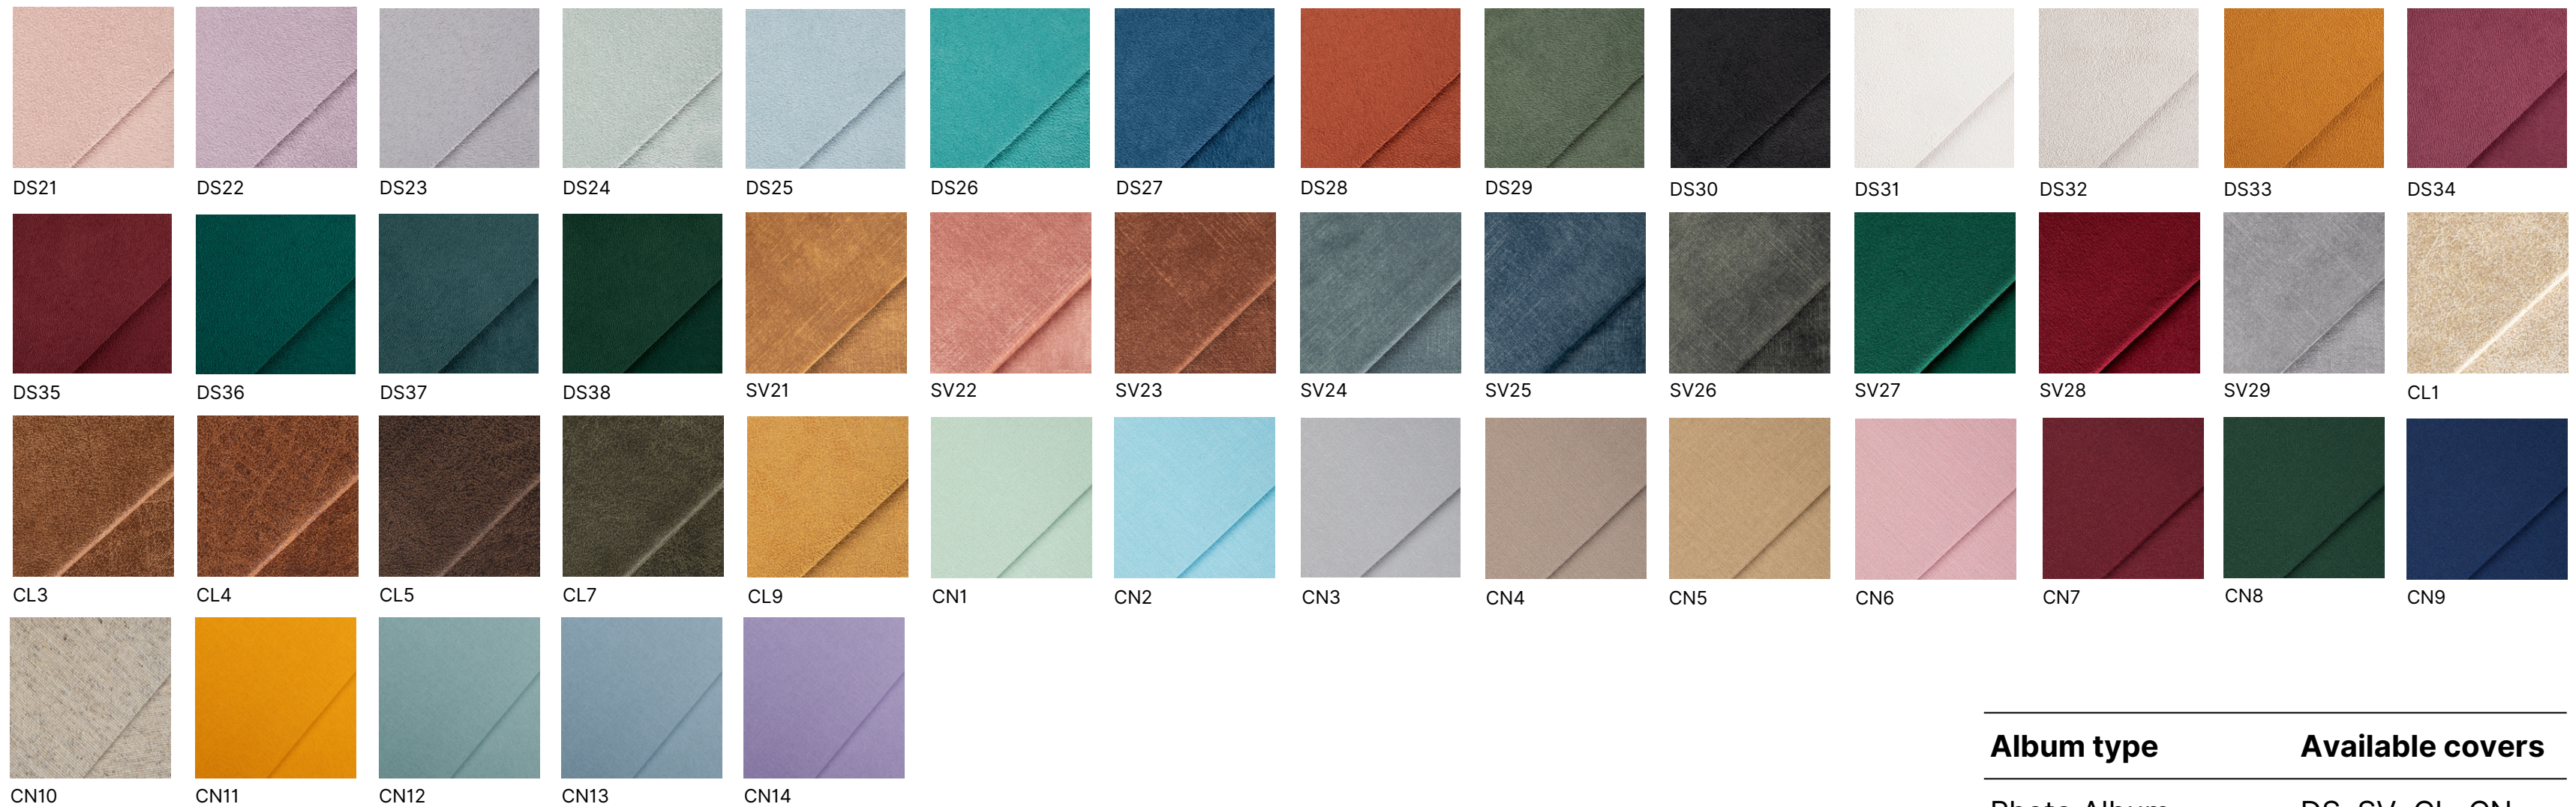

All colours

Album type	Available covers
Photo Album	DS, SV, CL, CN
Fine Art Album	DS, SV, CL, CN

Personalisation

Laser engraving

(text, own design, non-editable design)
DS, SV, CL

Foil embossing

(text – Futura font, non-editable design)
DS, CN