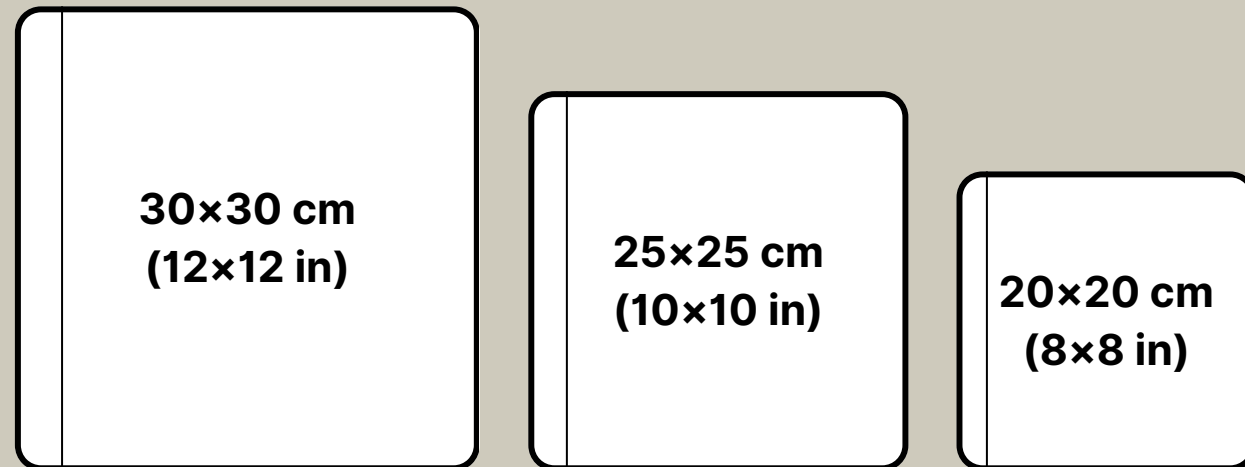

Album sizes

Square